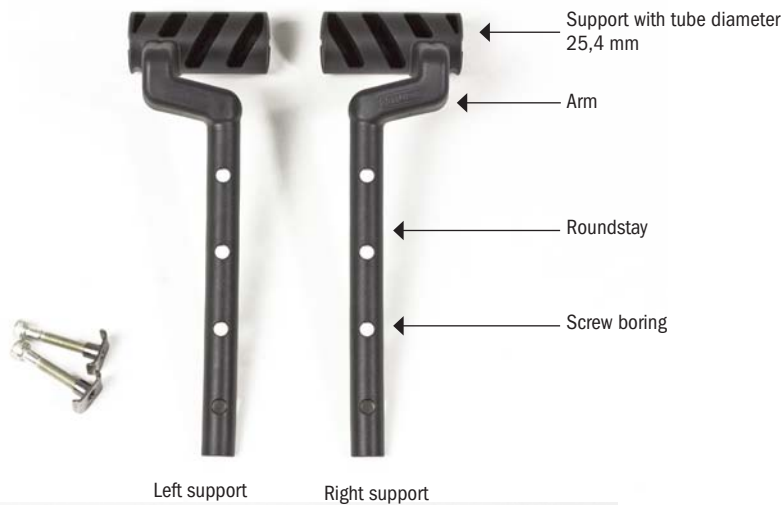

# ULTIMATE6 ADAPTER SUPPORT

Mounting support for light, speedo or e-bike display

Material	Weight g/oz
PA	90/3.2

- Mounting supports (pair), adjustable in height, for Ultimate6 handlebar bag adapter
- Mounting adapter available as separate accessory (art. code E185)
- Creates additional room on handlebar in case Ultimate6 handlebar bag mounting is attached
- Attachment solution for Ultimate6, Barista und Velo-Pocket in combination with light, e-bike displays, bike computer etc.
- Allows e.g. mounting of Bosch e-bike display
- Mounting not possible with Ultimate2-5
- Can be mounted individually or as pair
- Adjustable in height (4 levels)
- Vertical alignment possible
- Contents: Ultimate6 adapter support (pair) including mounting screws