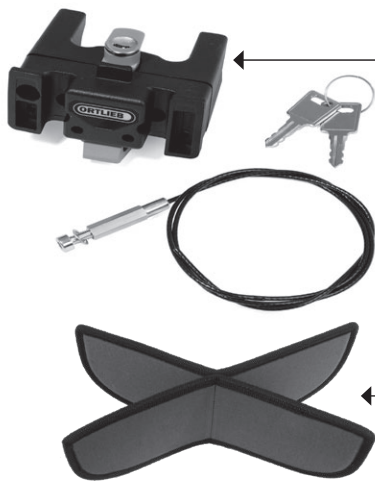

## Cordura handlebar bag with 2 outer mesh pockets

- Rigid lid with magnetic closure
- Fixing for ORTLIEB Map Case and Mobile Guide (optional accessories)
- Fixing for shoulder strap
- Outer mesh pocket
- Highly reflective 3M Scotchlite reflectors
- Stable, flat bottom with internal stiffener
- Shoulder strap

- Handlebar bag mounting with reflective foil (lockable)
- Internal dividers (included)

Size	Height cm/in.	Width cm/in.	Depth cm/in.	Vol. l/cu.in.	Weight g/oz.
M	21/8.3	23.5/9.3	14/5.5	7/427	740/26.1
L	21/8.3	23.5/9.3	17/6.7	8.5/519	760/26.8

(internal dimensions)

- Waterproof handlebar bag in two sizes with lockable mounting set suitable for handlebars with a diameter up to 31,8 mm
- Do not use with carbon handlebars!
- Mounting compatible with products by Rixen & Kaul (Klick-Fix system)
- Lockable lid with magnetic flap
- Integrated valuable pocket with zip and snap hook for keys
- Removable internal dividers
- Removable shoulder strap
- Highly reflective 3M Scotchlite reflector on front of bag
- Small reflector of black reflective foil on mounting adapter
- Fixing provided for Map Case and protective cases with cord fixing (optional accessories)
- 2 outer mesh pockets with zip
- Maximum load capacity 3 kg/ 105 oz.
- Accessories: extension adapter (including separate long cable) for mounting onto extremely curved handlebars, mounting set (e.g. for a second bike), padded camera insert, Map Case and Mobile Guide with cord fixing

Attention: keep cards with magnetic stripe at least 2 cm away from magnetic closure

Bag comes with shoulder strap, inner pocket, internal dividers, lockable mounting kit, 2 keys

Note: In order to meet standard IP54 (5=protected against dust, 4=protected against splash water coming from all directions) the lid must be closed properly.